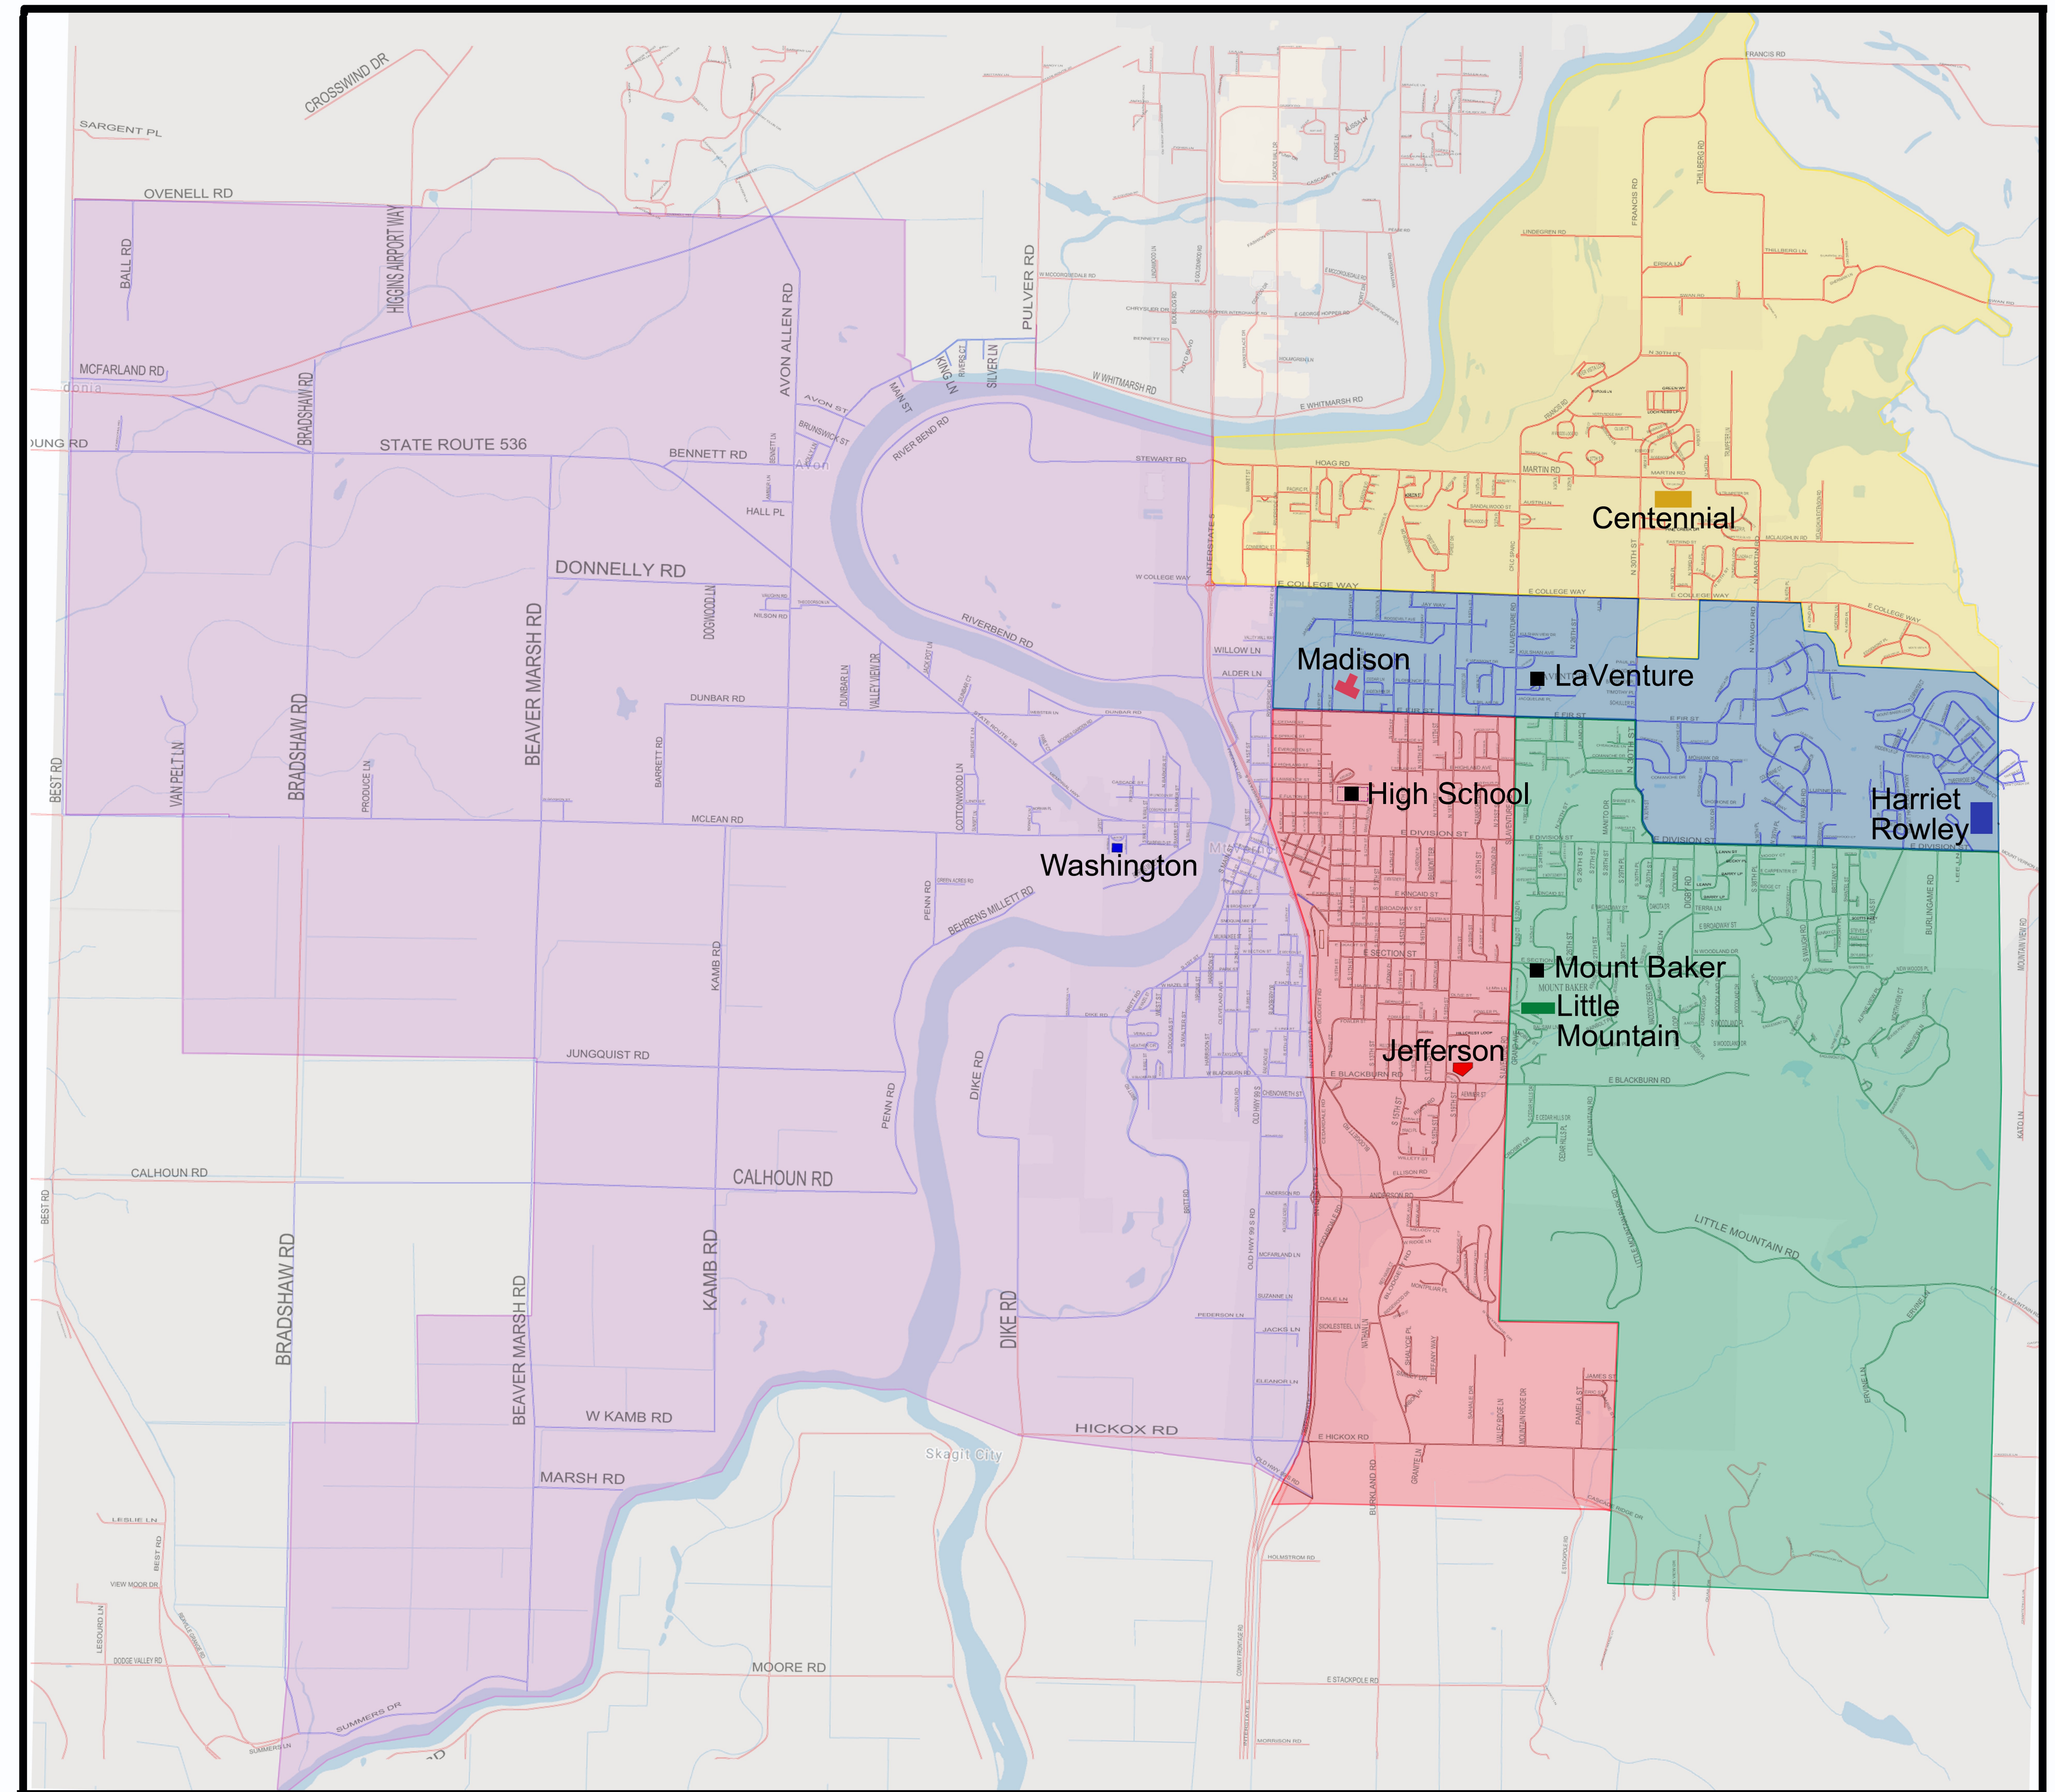

Mount Vernon School District No. 320 Mount Vernon, Washington

Attendance Area 2019 Boundary Map

- Centennial
- Harriet Rowley
- Jefferson
- Little Mountain
- Washington
- LaVenture
- Mount Baker
- High School

ADOPTED BY MVSD SCHOOL BOARD
ACTION 4-17-2019